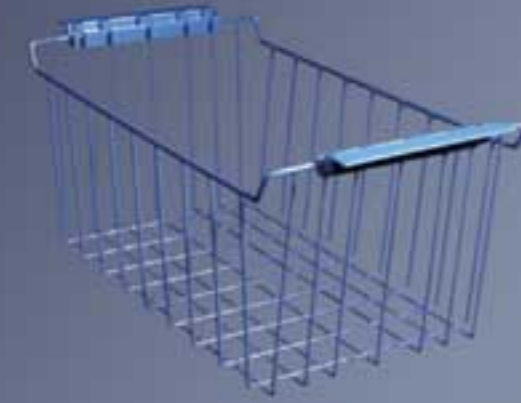

Basket for Storage Cabinets

Item no.	Description/measurements in mm		
A) KURVSLEB	XLE models	Length 430	Width 272

ADDITIONAL EQUIPMENT

Divider-system for CX-Delta

Item no.	Description
A) SKILCXD09	Divider-system for CX-Delta