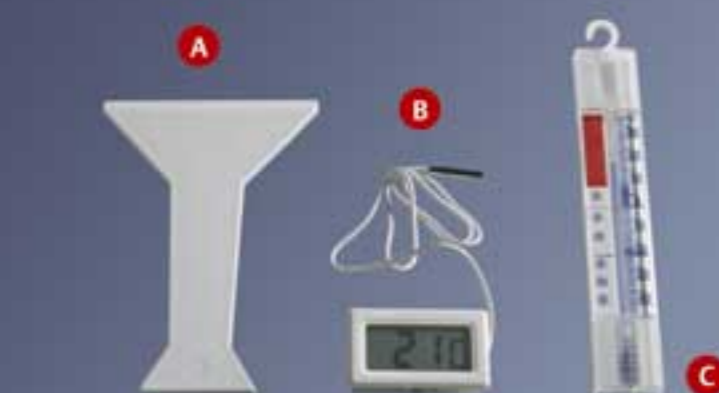

Ice-scraper/thermometers

Item no.	Description
A) ISSKRAB	Ice-scraper
B) FTERMOMETB1	Digital thermometer
C) TERMOMET	Hanging thermometer