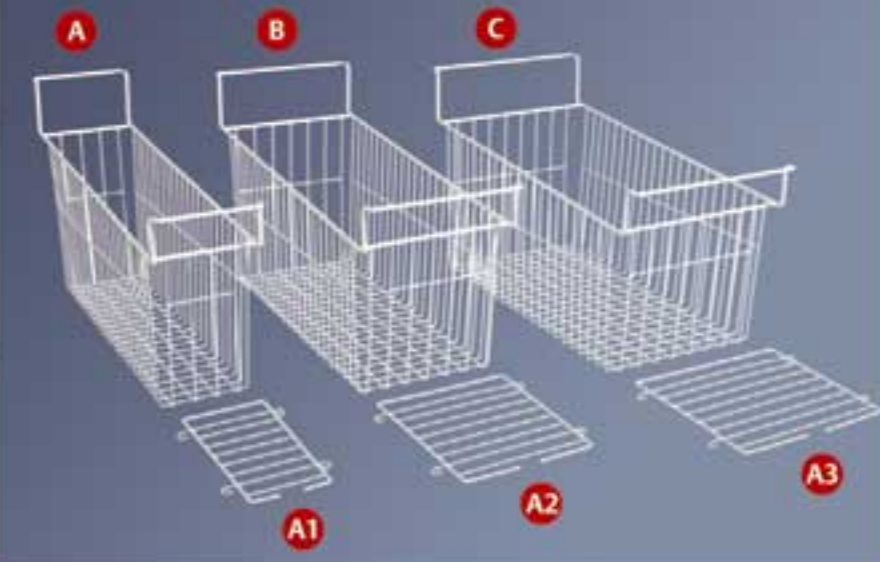

ACCESSORIES

BASKETS/DIVIDERS

Baskets for CX/VX Cabinets

Item no.	Description/measurements in mm		
A) KURVCX1	Length 560	Width 145	
B) KURVCX2	Length 560	Width 225	
C) KURVCX3	Length 560	Width 275	
A1) SKILCX1	Divider for CX1		
A2) SKILCX2	Divider for CX2		
A3) SKILCX3	Divider for CX3		

Baskets for CSG/CAL 22-61 Cabinets

Item no.	Description/measurements in mm		
A) KURVC90	Length 563	Width 255	
B) KURVC100	Length 563	Width 278	
B1) SKILC100TS	Divider for C100		

Basket for CSG 73/EL 71 Cabinets

Item no.	Description/measurements in mm		
A) KURVC200F	Length 565	Width 278	
A1) SKILC100TS	Divider for C200F		

Scoop-Ice Baskets for CSG/CX Cabinets

Item no.	Description/measurements in mm		
A) KURVSCOOPICE4+1	CSG-models	Length 500	Width 590
B) KURVSCOOPICE3+1	CSG-models	Length 500	Width 445
A) KURVSCOOPCX4+1	CX-models	Length 500	Width 590
B) KURVSCOOPCX3+1	CX-models	Length 500	Width 445

Baskets for Storage Cabinets

Item no.	Description/measurements in mm		
A) KURVSL	30 XLE model	Length 455	Width 270
B) KURVLE	EL-LE models	Length 470	Width 272
C) KURVALM	EL-models	Length 515	Width 280

BASKETS/DIVIDERS