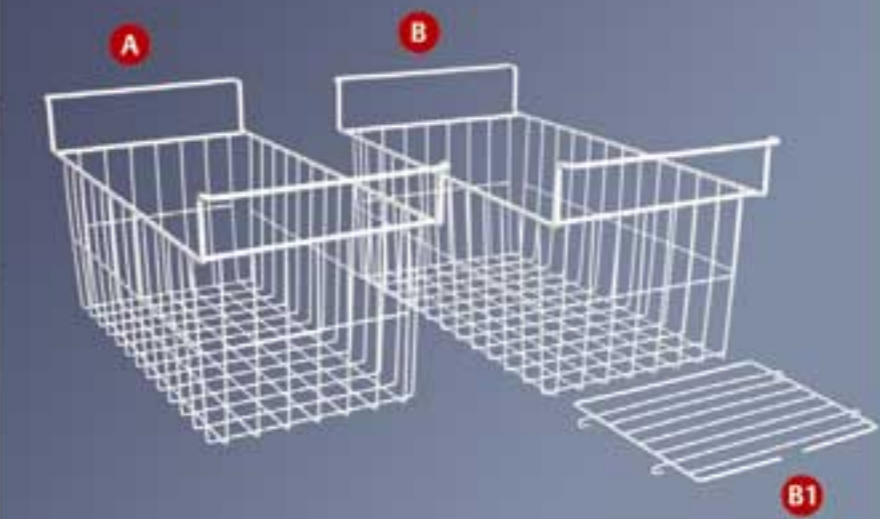

ACCESSORIES

BASKETS/DIVIDERS

Baskets for CX/VX Cabinets

Item no.	Description/measurements in mm		
A) KURVCX1	Length 560	Width 145	
B) KURVCX2	Length 560	Width 225	
C) KURVCX3	Length 560	Width 275	
A1) SKILCX1	Divider for CX1		
A2) SKILCX2	Divider for CX2		
A3) SKILCX3	Divider for CX3		

Baskets for CSG/CAL 22-61 Cabinets

Item no.	Description/measurements in mm		
A) KURVC90	Length 563	Width 255	
B) KURVC100	Length 563	Width 278	
B1) SKILC100TS	Divider for C100		

Basket for CSG 73/EL 71 Cabinets

Item no.	Description/measurements in mm		
A) KURVC200F	Length 565	Width 278	
A1) SKILC100TS	Divider for C200F		

Scoop-Ice Baskets for CSG/CX Cabinets

Item no.	Description/measurements in mm		
A) KURVSCOOPICE4+1	CSG-models	Length 500	Width 590
B) KURVSCOOPICE3+1	CSG-models	Length 500	Width 445
A) KURVSCOOPCX4+1	CX-models	Length 500	Width 590
B) KURVSCOOPCX3+1	CX-models	Length 500	Width 445

Baskets for Storage Cabinets

Item no.	Description/measurements in mm		
A) KURVSL	30 XLE model	Length 455	Width 270
B) KURVLE	EL-LE models	Length 470	Width 272
C) KURVALM	EL-models	Length 515	Width 280

BASKETS/DIVIDERS