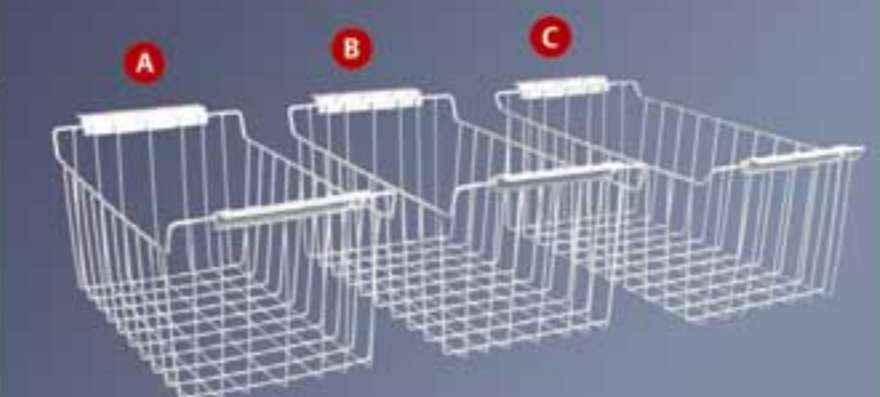

Item no.	Description/measurements in mm		
A) KURVC200F	Length 565	Width 278	
A1) SKILC100TS	Divider for C200F		

Scoop-Ice Baskets for CSG/CX Cabinets

Item no.	Description/measurements in mm		
A) KURVSCOOPICE4+1	CSG-models	Length 500	Width 590
B) KURVSCOOPICE3+1	CSG-models	Length 500	Width 445
A) KURVSCOOPCX4+1	CX-models	Length 500	Width 590
B) KURVSCOOPCX3+1	CX-models	Length 500	Width 445

Baskets for Storage Cabinets

Item no.	Description/measurements in mm		
A) KURVSL	30 XLE model	Length 455	Width 270
B) KURVLE	EL-LE models	Length 470	Width 272
C) KURVALM	EL-models	Length 515	Width 280

BASKETS/DIVIDERS