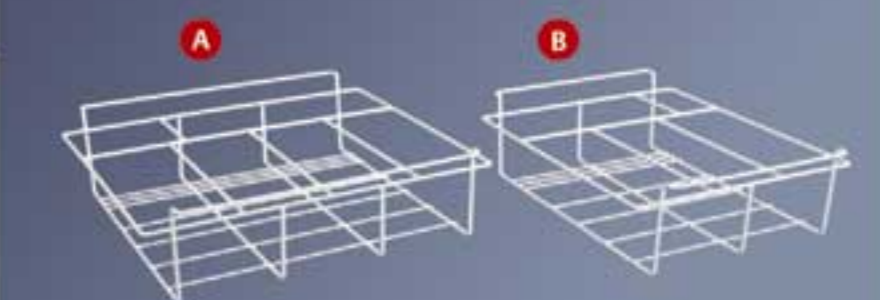

Baskets for CSG/CAL 22-61 Cabinets

Item no.	Description/measurements in mm		
A) KURVC90	Length 563	Width 255	
B) KURVC100	Length 563	Width 278	
B1) SKILC100TS	Divider for C100		

Basket for CSG 73/EL 71 Cabinets

Item no.	Description/measurements in mm		
A) KURVC200F	Length 565	Width 278	
A1) SKILC100TS	Divider for C200F		

Scoop-Ice Baskets for CSG/CX Cabinets

Item no.	Description/measurements in mm		
A) KURVSCOOPICE4+1	CSG-models	Length 500	Width 590
B) KURVSCOOPICE3+1	CSG-models	Length 500	Width 445
A) KURVSCOOPCX4+1	CX-models	Length 500	Width 590
B) KURVSCOOPCX3+1	CX-models	Length 500	Width 445

Baskets for Storage Cabinets

Item no.	Description/measurements in mm		
A) KURVSL	30 XLE model	Length 455	Width 270
B) KURVLE	EL-LE models	Length 470	Width 272
C) KURVALM	EL-models	Length 515	Width 280

BASKETS/DIVIDERS

Basket for Storage Cabinets

Item no.	Description/measurements in mm		
A) KURVSLEB	XLE models	Length 430	Width 272

ADDITIONAL EQUIPMENT

Divider-system for CX-Delta

Item no.	Description
A) SKILCXD09	Divider-system for CX-Delta